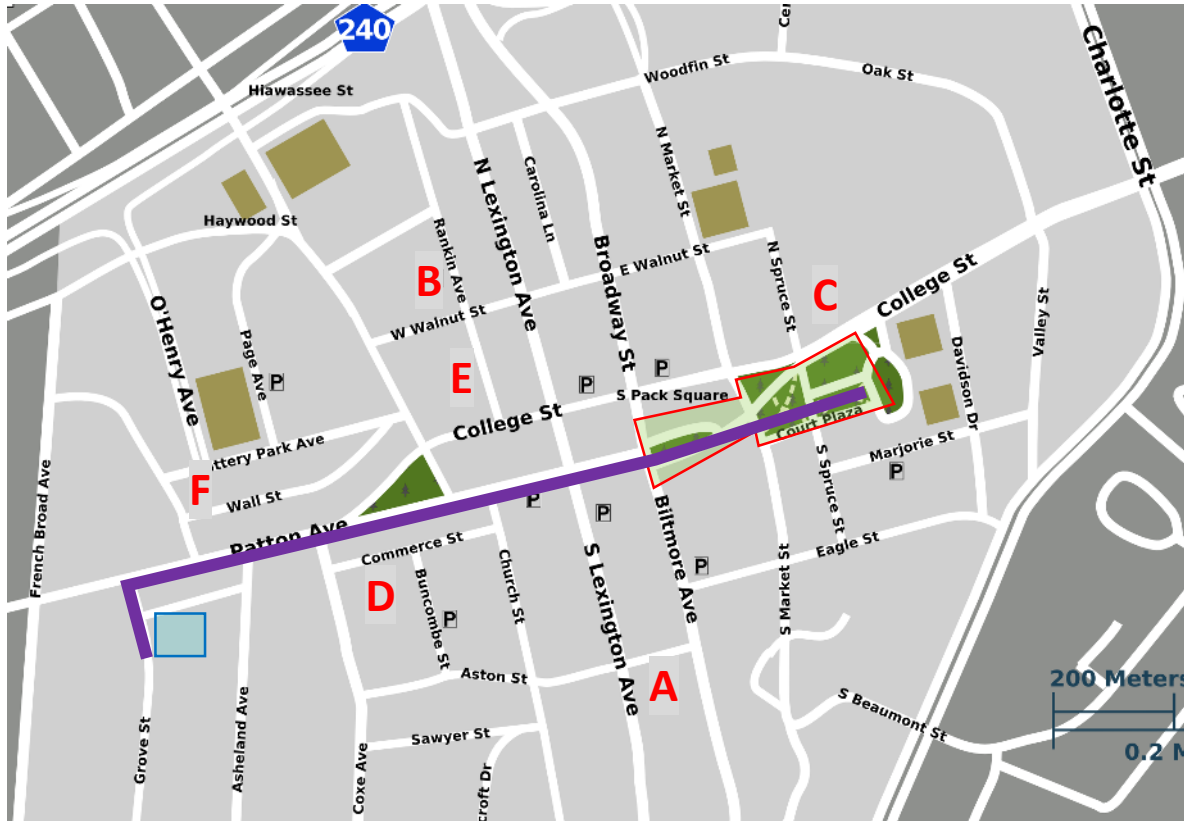

2020 Blue Ridge Pride Festival & Procession

Parking Map

September 26, 2019 | Asheville NC

COMMUNITY GROWING TOGETHER

ADVOCATE | CELEBRATE | EDUCATE | SERVE

Public Garages (Spaces)

- A. Biltmore Avenue (247)
- B. Civic Center (340)
- C. College Street (276)
- D. Coxe Avenue (410)
- E. Rankin Avenue (138)
- F. Wall Street (122)

- P. Private Garages

-  Procession Start (23 Grove)
-  Procession Route
-  Festival Area

Schedule

Procession Formation	9:00 am – 9:45 am
Procession	10:00 am – 11:00 am
Festival	11:00 am – 7:00 pm

Map Source: https://upload.wikimedia.org/wikipedia/commons/6/69/Asheville_downtown_map.png