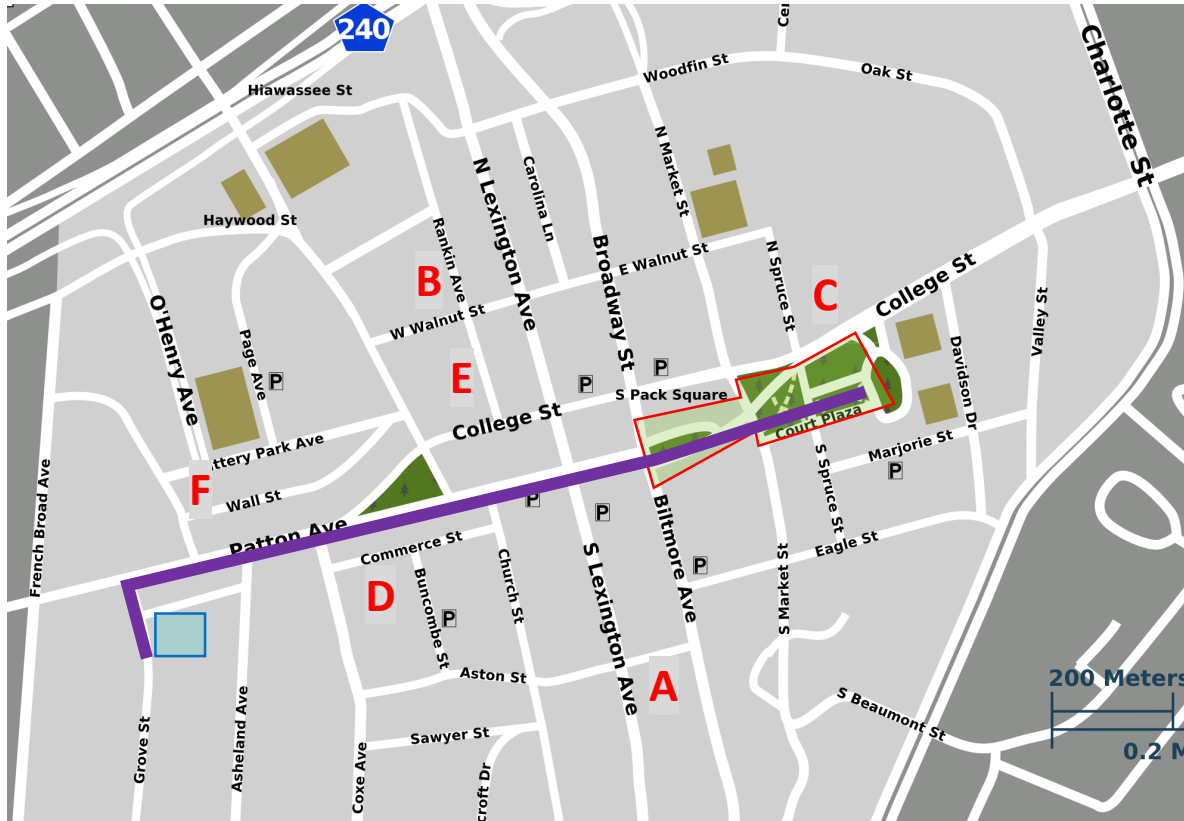

2020 Blue Ridge Pride Festival & Procession

Parking Map

September 26, 2019 | Asheville NC

COMMUNITY GROWING TOGETHER

ADVOCATE | CELEBRATE | EDUCATE | SERVE

Map Source: https://upload.wikimedia.org/wikipedia/commons/6/69/Asheville_downtown_map.png

Public Garages (Spaces)

- A. Biltmore Avenue (247)
- B. Civic Center (340)
- C. College Street (276)
- D. Coxe Avenue (410)
- E. Rankin Avenue (138)
- F. Wall Street (122)

P. Private Garages

-  Procession Start (23 Grove)
-  Procession Route
-  Festival Area

Schedule

Procession Formation	9:00 am – 9:45 am
Procession	10:00 am – 11:00 am
Festival	11:00 am – 7:00 pm